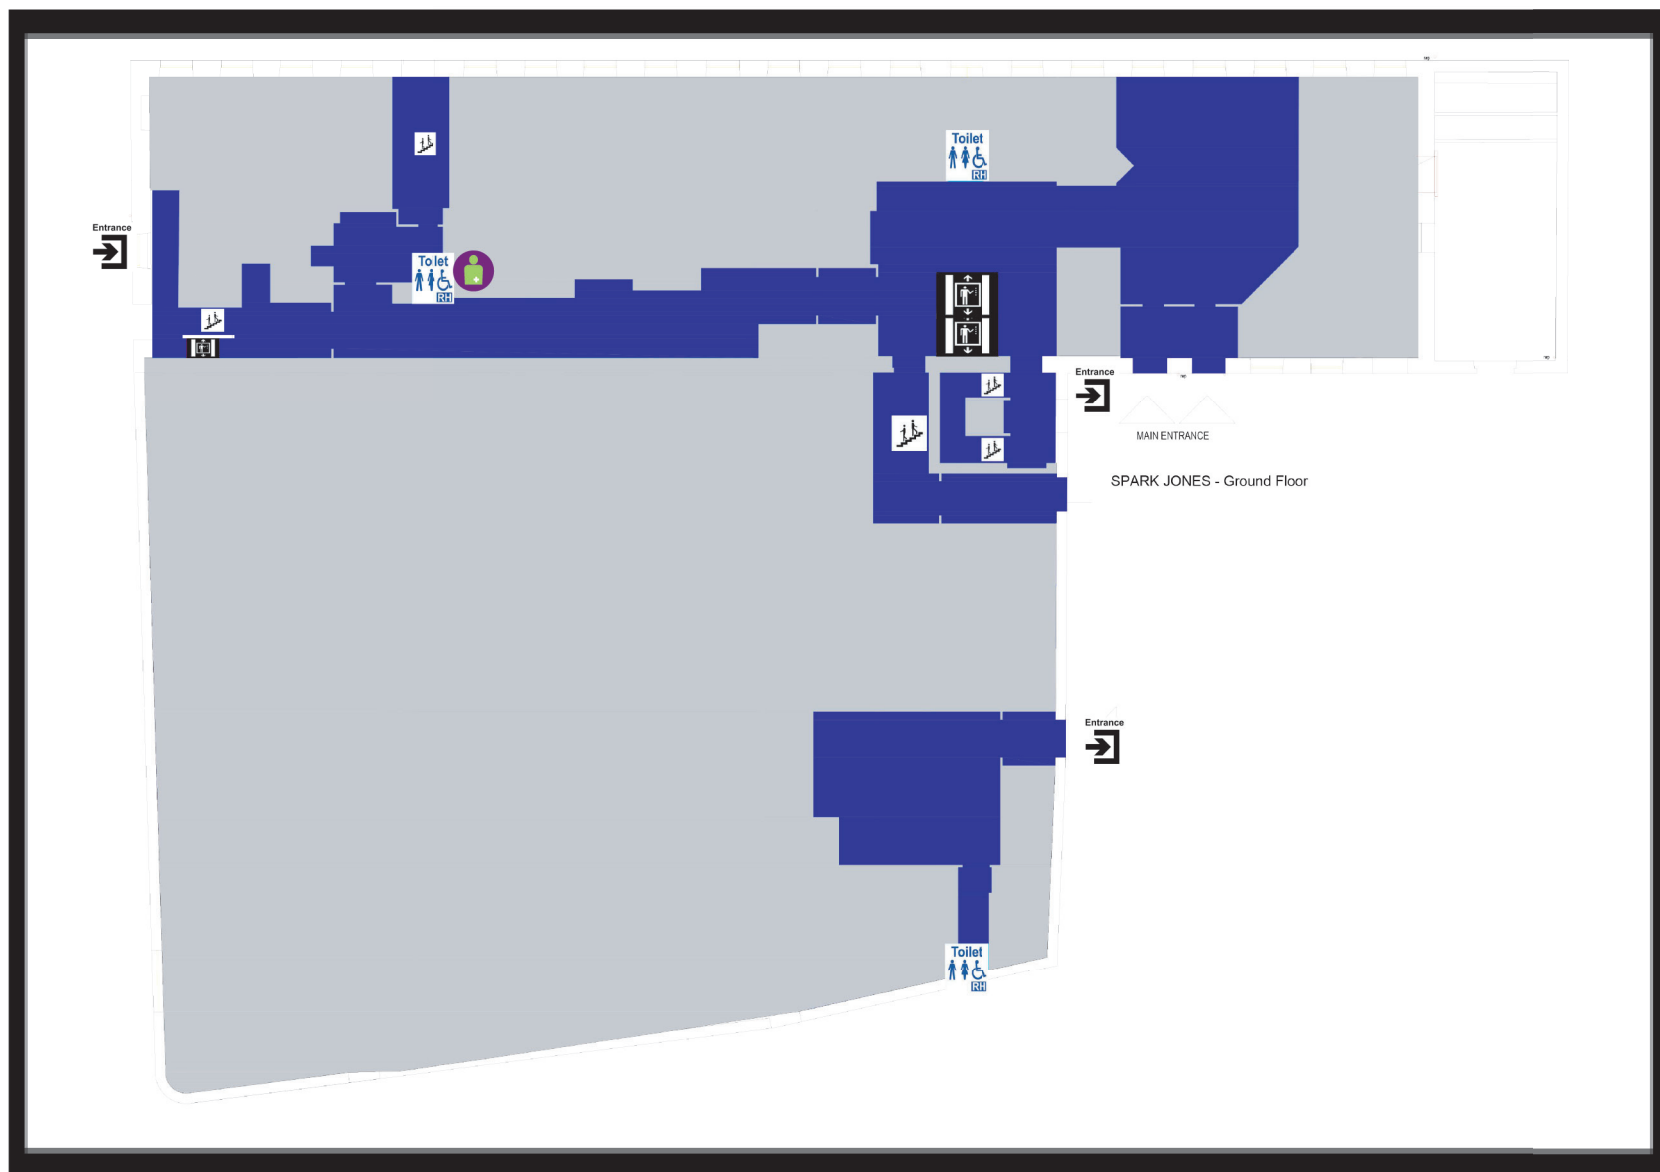

Spärck Jones Building

Refuge area

Refuge area with communications

Accessible toilet left-hand transfer

Accessible toilet with changing facilities

Stoma user friendly toilet

Lift

Stairs

Accessible toilet right-hand transfer

Main entrance and exit door

Spärck Jones Building Floor G

Spärck Jones Building Floor 1

Spärck Jones Building Floor 2