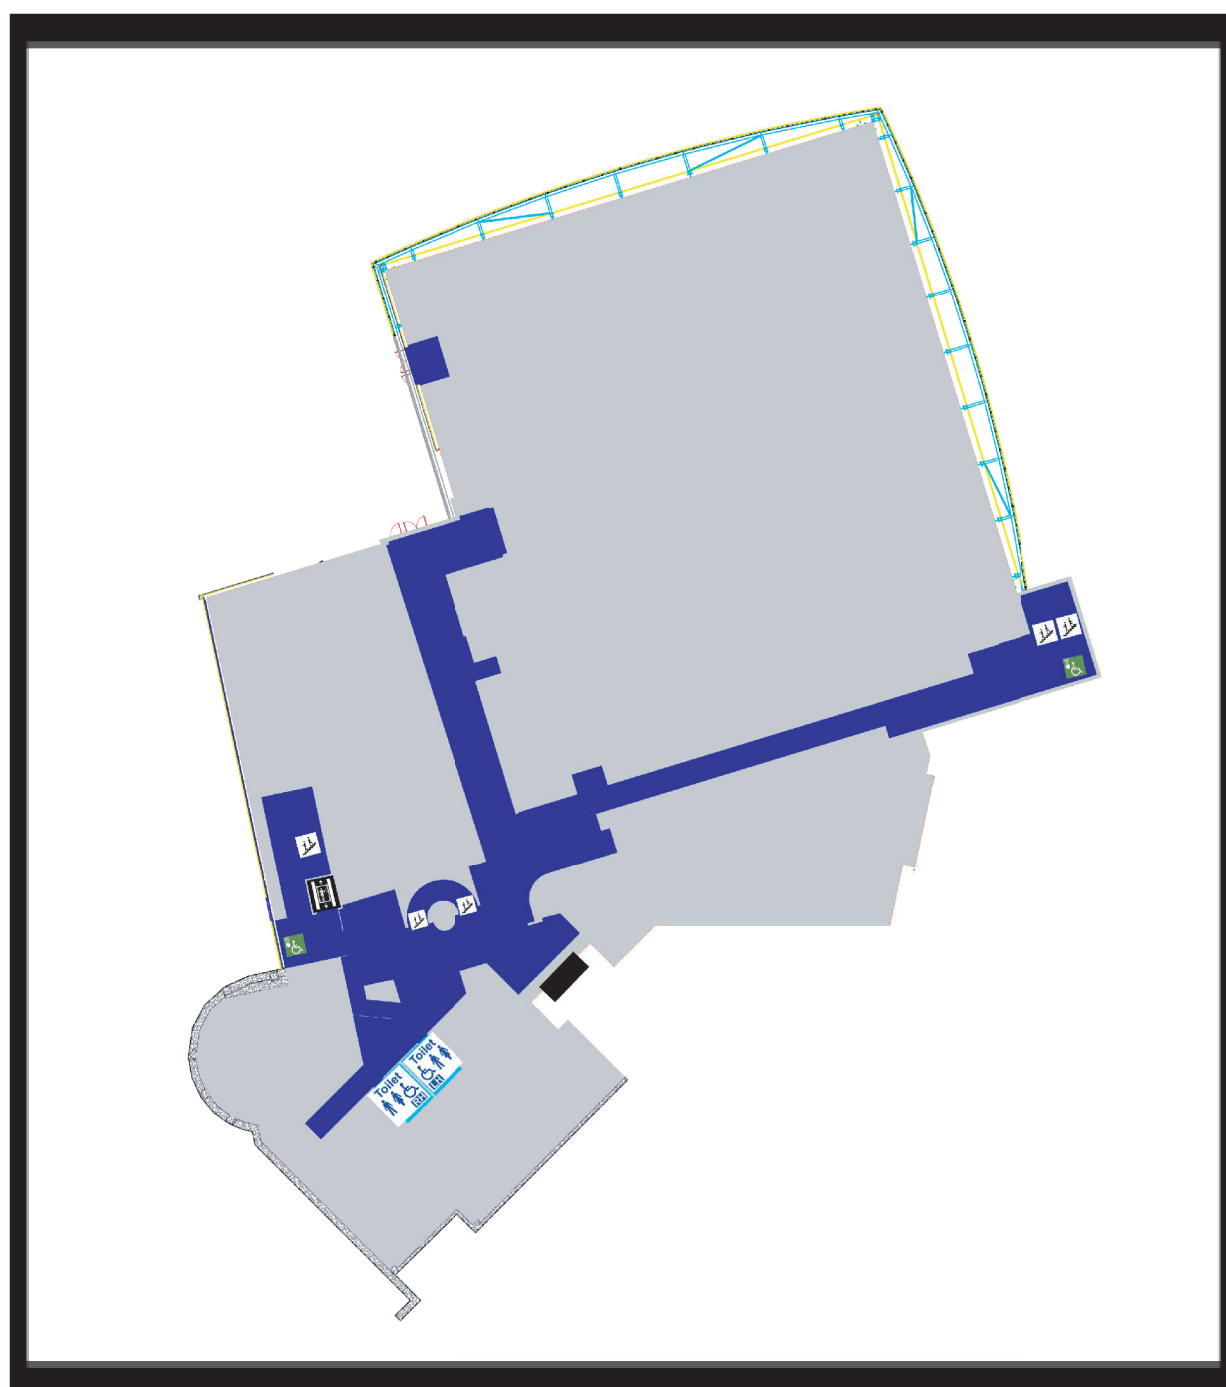

Student Central

Refuge area

Refuge area with communications

Accessible toilet left-hand transfer

Accessible toilet with changing facilities

Stoma user friendly toilet

Lift

Stairs

Accessible toilet right-hand transfer

Main entrance and exit door

Student Central 2nd Floor

Student Central 3rd Floor

Student Central 4th Floor

Student Central 5th Floor

Student Central 6th Floor