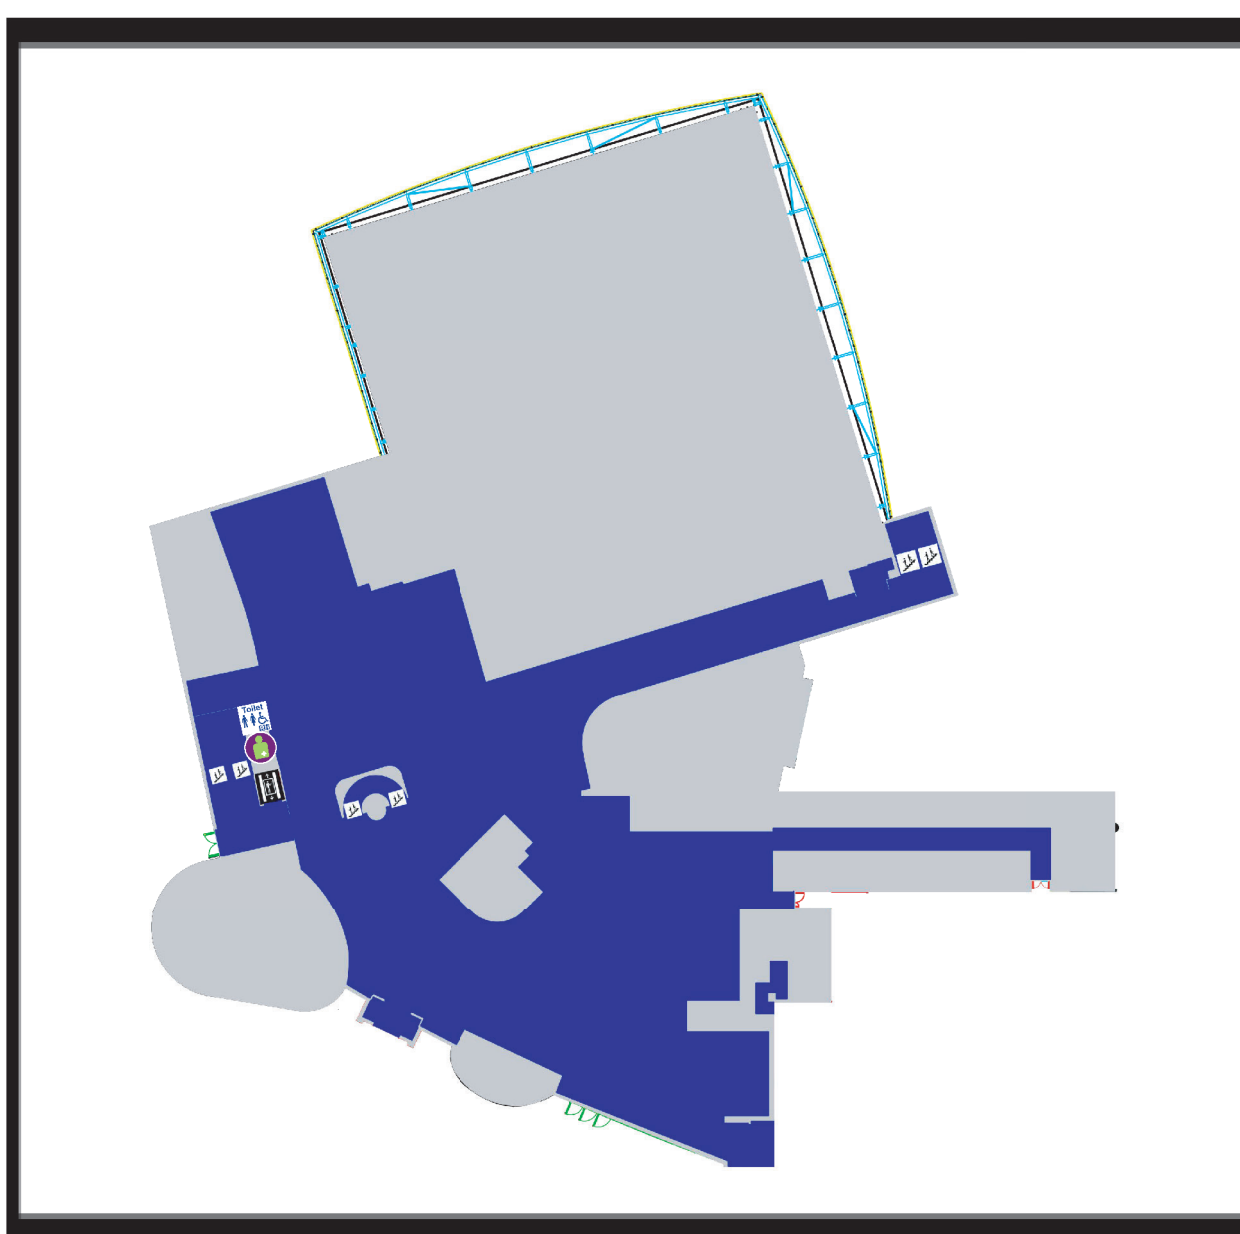

Student Central

Refuge area

Refuge area with communications

Accessible toilet left-hand transfer

Accessible toilet with changing facilities

Stoma user friendly toilet

Lift

Stairs

Accessible toilet right-hand transfer

Main entrance and exit door

Student Central 2nd Floor

Student Central 3rd Floor

Student Central 4th Floor

Student Central 5th Floor

Student Central 6th Floor