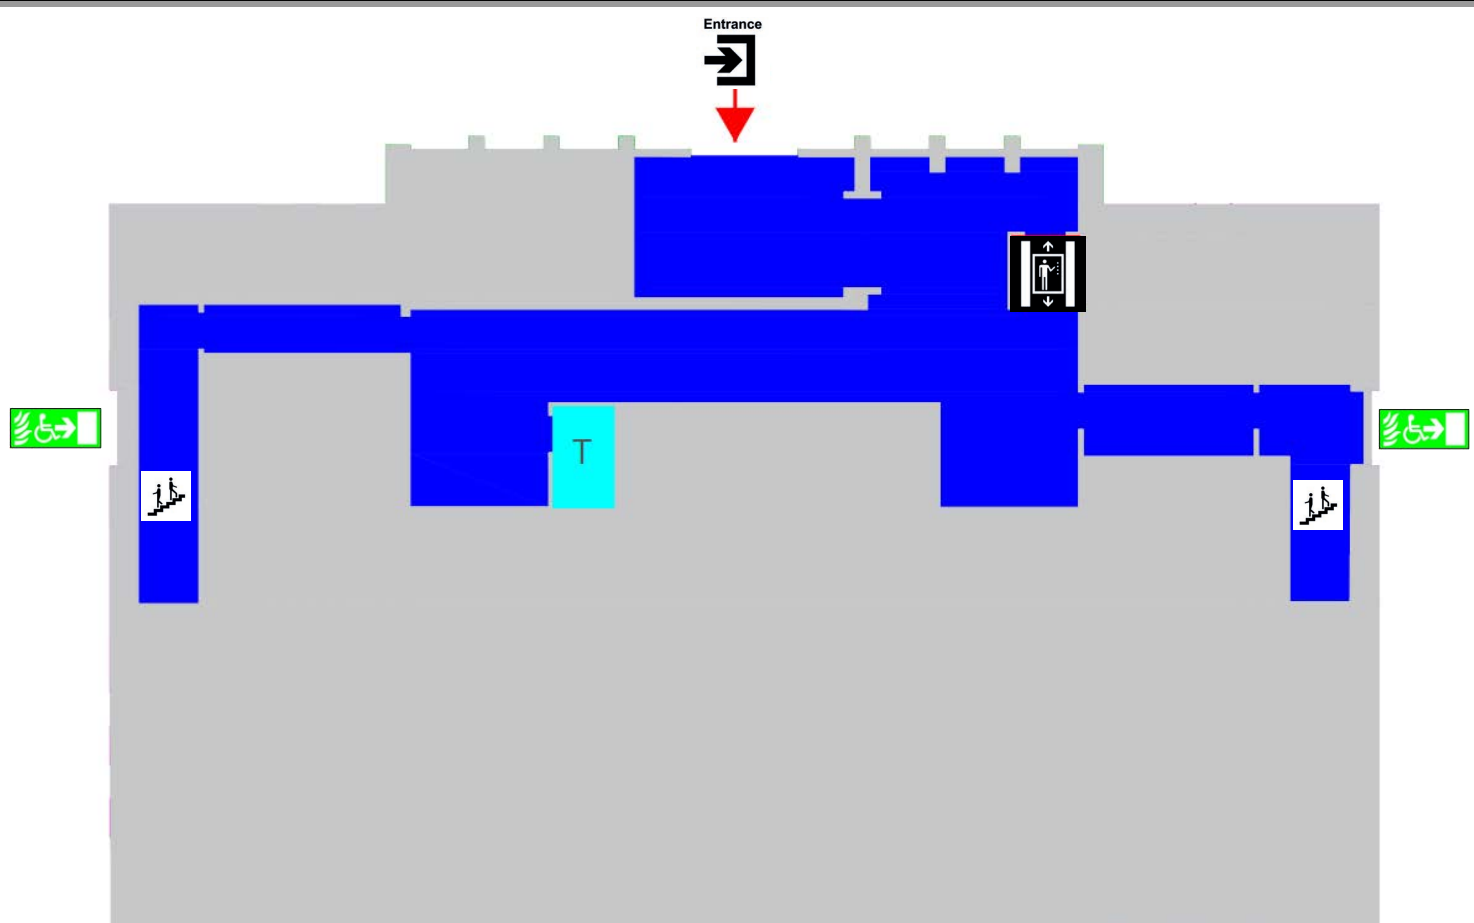

# Jo Cox More in Common Centre

Refuge area with communications

Accessible toilet right-hand transfer

Accessible toilet left-hand transfer

Main entrance and exit door

Lift

Accessible emergency exit

Stairs

## Jo Cox More in Common Centre - Ground Floor

Refuge located externally serving the congregation hall when a single space and right hand space (when looking from entrance lobby) only when hall is divided.

Available when the congregational hall is used as a single space and left hand space (when looking from entrance lobby) only when hall is divided.