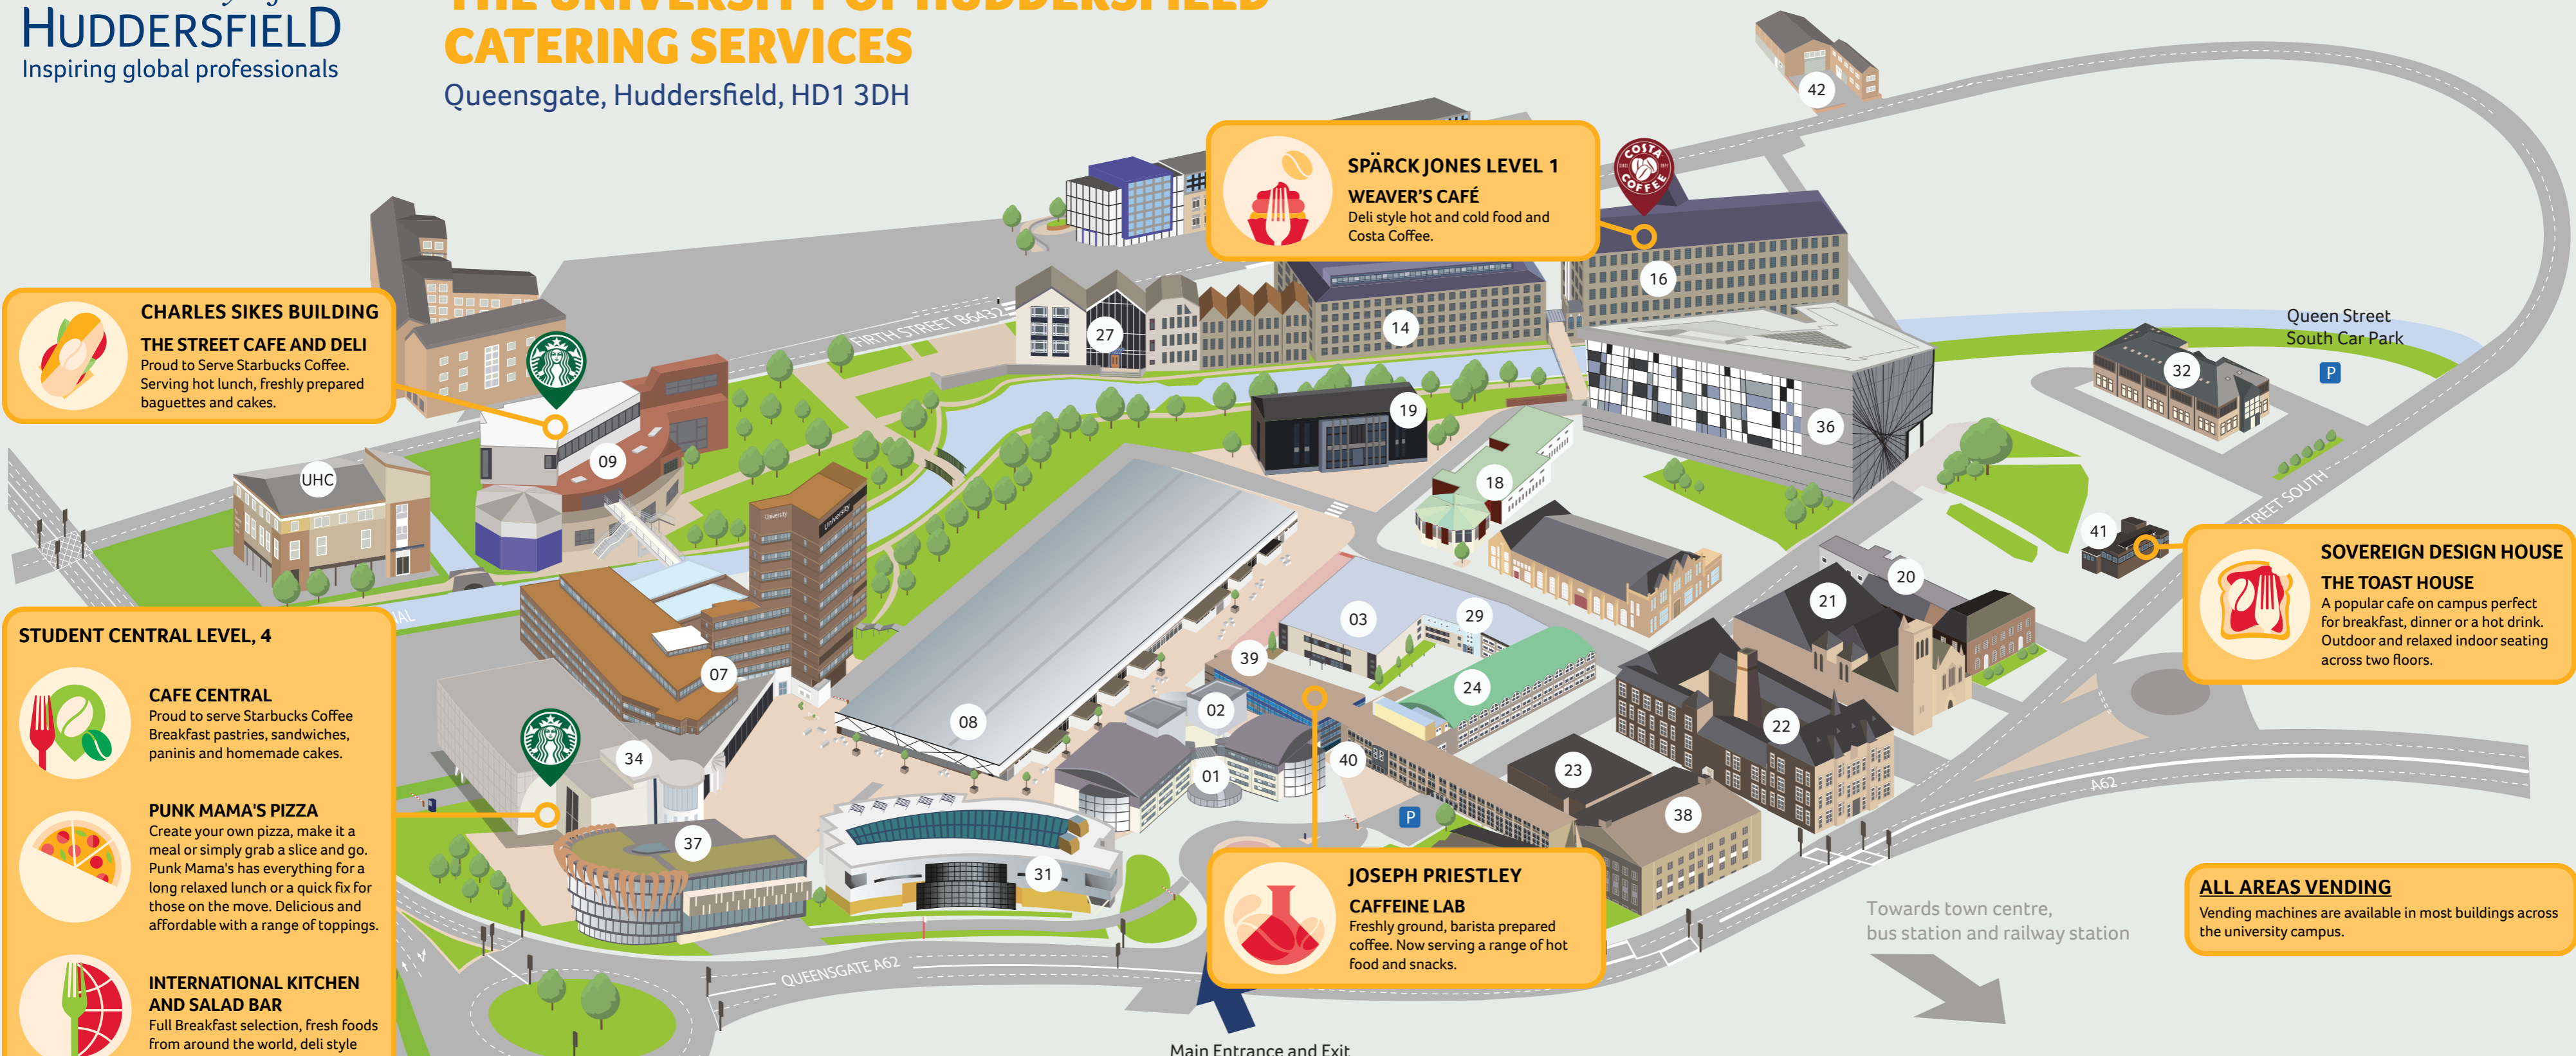

THE UNIVERSITY OF HUDDERSFIELD CATERING SERVICES

Queensgate, Huddersfield, HD1 3DH

CHARLES SIKES BUILDING
THE STREET CAFE AND DELI
Proud to Serve Starbucks Coffee. Serving hot lunch, freshly prepared baguettes and cakes.

INTERNATIONAL KITCHEN AND SALAD BAR
Full Breakfast selection, fresh foods from around the world, deli style salad bar.

STUDENT CENTRAL LEVEL, 5
ECO EATS
Affordable vegetarian and vegan food.

SPÄRCK JONES LEVEL 1
WEAVER'S CAFÉ
Deli style hot and cold food and Costa Coffee.

JOSEPH PRIESTLEY
CAFFEINE LAB
Freshly ground, barista prepared coffee. Now serving a range of hot food and snacks.

SOVEREIGN DESIGN HOUSE
THE TOAST HOUSE
A popular cafe on campus perfect for breakfast, dinner or a hot drink. Outdoor and relaxed indoor seating across two floors.

ALL AREAS VENDING
Vending machines are available in most buildings across the university campus.

Buildings

3M Buckley Innovation Centre (BIC)	15	Joseph Priestley East Building (JPE)	39	Schwann Building (SB)	07
Atkinson Holt (AH)	35	Joseph Priestley South Building (JPS)	24	Sir John Ramsden Court (JR)	33
Barbara Hepworth Building (BH)	36	Joseph Priestley West Building (JPW)	38	Sir Patrick Stewart Building (PS)	21
Brontë Lecture Theatres (BL)	03	Laura Annie Willson Building (LW)	08	Sovereign Design House (SD)	41
Charles Sikes Building (CS)	09	Library	07	Spärck Jones Building (SJ)	16
Cockcroft Building (CO)	23	Lockside Building (LS)	27	Stewart Film Studios (SFS)	42
Edith Key Building (EK)	18	Media, Journalism and Film Building (JM)	29	Student Central (SC)	34
Harold Wilson Building (HW)	02	Oastler Building (OA)	37	St. Paul's Hall (PL)	26
Haslett Building (HA)	14	Percy Shaw House (SH)	32	The Sir George Buckley Lecture Theatre (RH)	18
Heritage Quay	07	Queen St. Building (QSB)	20	University Health Centre	UHC
Holocaust Centre North	07	Ramsden Building (R)	22	University Reception	01
Jo Cox More In Common Centre (JC)	19	Researcher Hub (RH)	18	Valli Opticians	40
		Richard Steinitz Building (RS)	31		